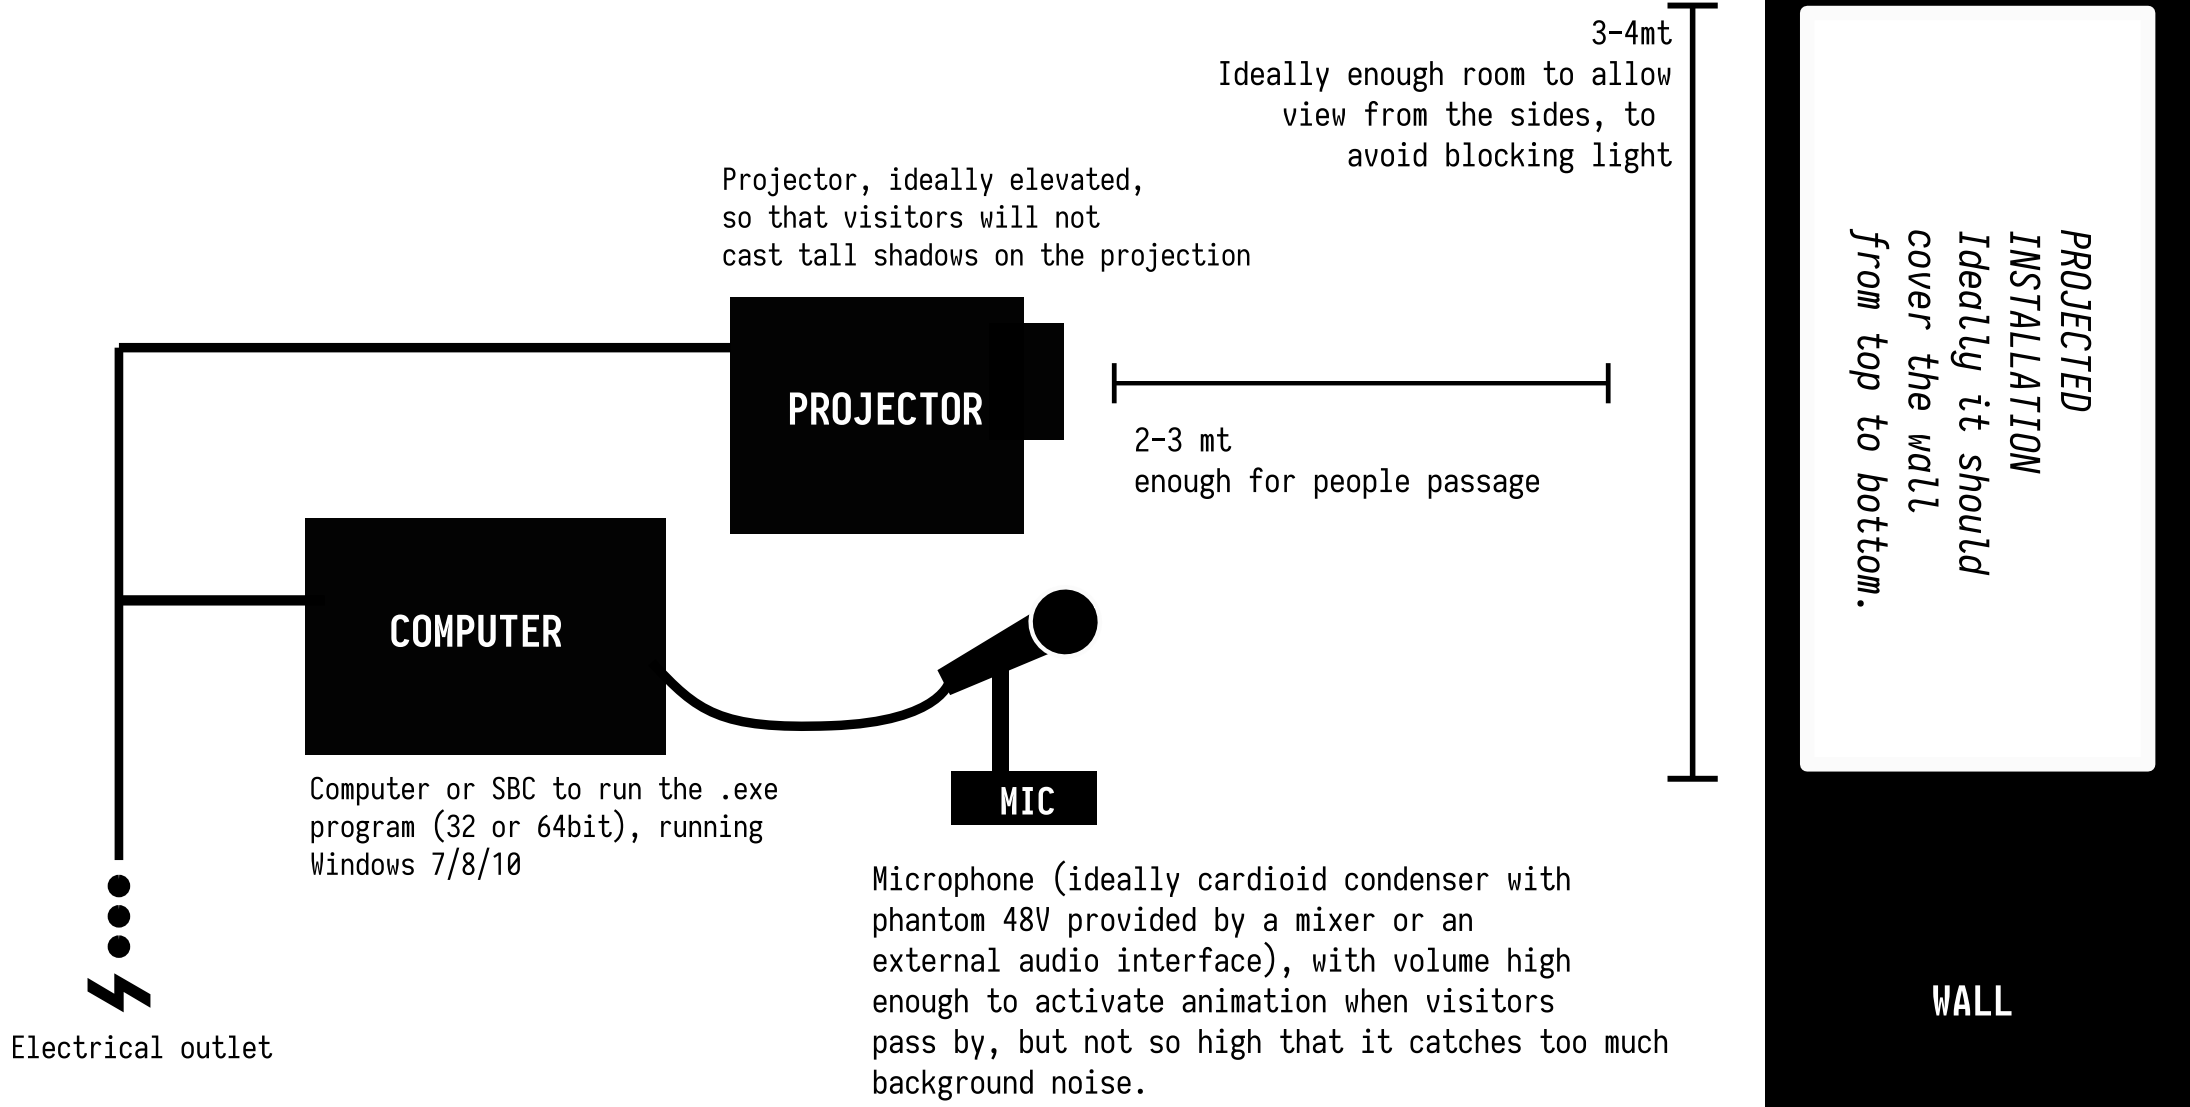

ALI VET ILE by Tom Cooks

<https://tomcooks.com/projects/alivetile>

Audio reactive installation

Top-down view of ideal setup, with a projector.

Animation is off when only gray stones are visible and "Σίκινος είναι ήσυχος" written at the bottom.